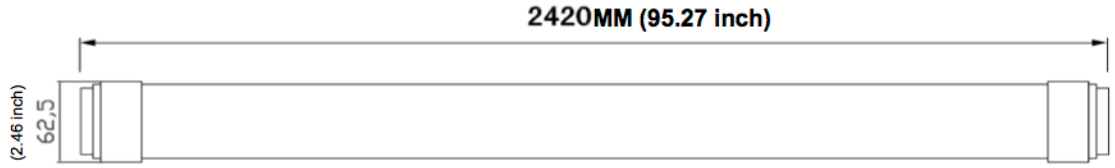

DIMENSION

Input voltage: AC120~277V white: N , Black: L , Purple: 0~10V+ , Gray: 0~10V -

Input voltage: AC120~277V white: N , Black: L , Purple: 0~10V+ , Gray: 0~10V -

Installation Guide

Instruction # 1

Installation

Ceiling installation

Instruction # 2

Step 1

Step 2

Step 3

PHOTOMETRIC REPORT