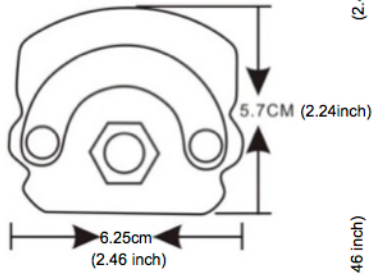

DIMENSION

Input voltage: AC120~277V white: N , Black: L , Purple: 0~10V+ , Gray: 0~10V -