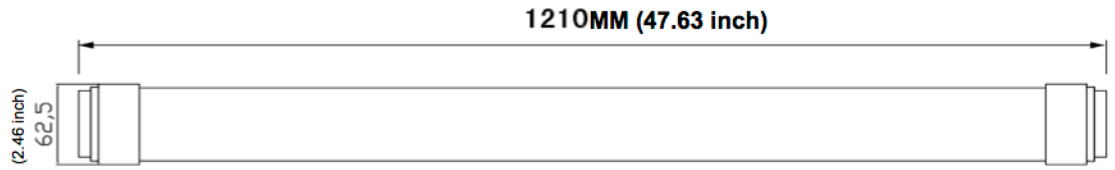

DIMENSION

Input voltage: AC120~277V white: N , Black: L , Purple: 0~10V+ , Gray: 0~10V -