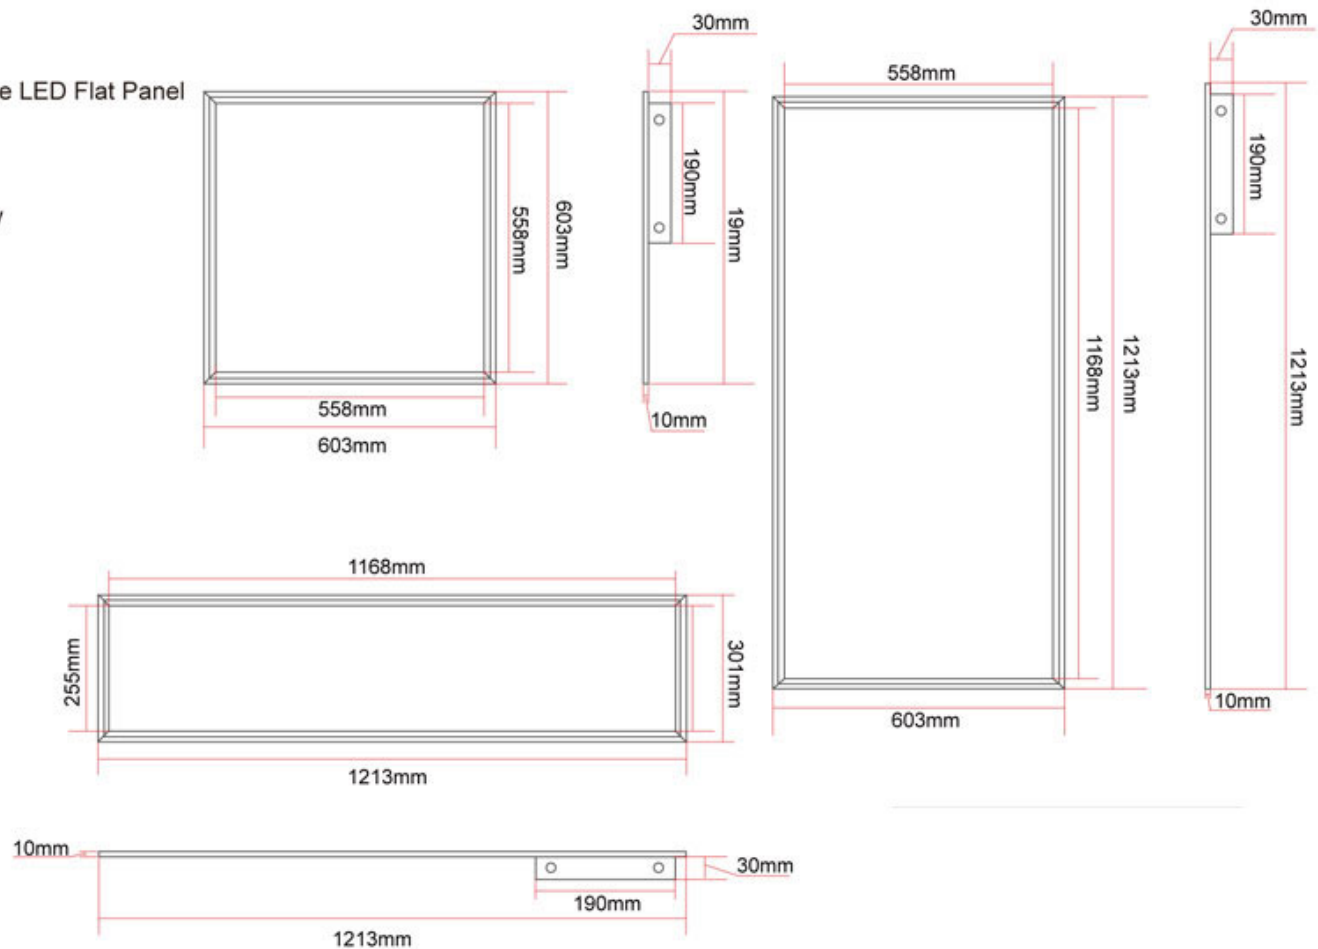

IP Grade:IP40

Working Life-span: 50,000H

Specifications

| Model | Watt | Input Voltage | Lumens | LEDs | Size | CCT | N.W |
|----------------------|------|---------------|--------------|----------|----------|-------------|-----------|
| TLR-36W-66-28-TG-02 | 36W | AC 100-277V | 110-120 lm/W | SMD 2835 | 2 * 2 ft | 3000K-5000K | 3.7 kg/pc |
| TLR-40W-66-28-TG-02 | 40W | | | | | | |
| TLR-45W-66-28-TG-02 | 45W | | | | | | |
| TLR-40W-123-28-TG-02 | 40W | | | | 1 * 4 ft | | 3.8 kg/pc |
| TLR-45W-123-28-TG-02 | 45W | | | | | | |
| TLR-50W-126-28-TG-05 | 50W | | | | 2 * 4 ft | | 7.2 kg/pc |
| TLR-60W-126-28-TG-05 | 60W | | | | | | |
| TLR-72W-126-28-TG-05 | 72W | | | | | | |

2 * 2 ft

1 * 4 ft

2 * 4 ft

CCT ADJUSTABLE

3000K

5000K

3000K

3500K

WALL SWITCH

| | |
|--|---|
| | Turn on |
| | Turn off |
| | Brightness adjustment |
| | Press CCT button to adjust the temperature, 3000K/3500K/4000K/5000K |

PACKAGE

| Item | N.W. | Carton Size(mm) | Qty | G.W. | Quantity loaded by 20 GP container | Quantity loaded by 40 GP container | Quantity loaded by 40 HQ container |
|----------|----------|-----------------|----------|------------|------------------------------------|------------------------------------|------------------------------------|
| 2 x 2 FT | 3.7kg/pc | 650x645x170 | 4pcs/CTN | 16.8kg/CTN | 1620 | 3200 | 3700 |
| 2 x 4 FT | 7.2kg/pc | 1255x645x85 | 2pcs/CTN | 16.4kg/CTN | 840 | 1630 | 1900 |
| 1 x 4 FT | 3.8kg/pc | 1250x345x170 | 4pcs/CTN | 17.2kg/CTN | 1428 | 3000 | 3300 |