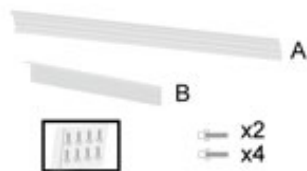

1. take both profile A and B from accessory pack.