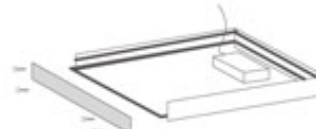

5. Fix the last piece of aluminum profile with screw after panel is well placed.