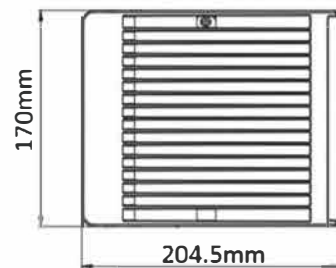

# 35W LED Adjustable Wallpack

# Specifications

Wattage:	35W
Lumens:	3500-3900 LM
CCT:	4000K/5000K/5700K
Input Voltage:	100-277VAC, 50-60 Hz
Power Factor:	>0.9
Efficacy:	106.25 lm/w
CRI:	>70
Dimensions:	204.5*170*123mm
Viewing Angle:	120*45
Operating Temperature:	-20°C to 45°C
Housing:	Aluminum
Waterproof Rating:	IP65
Certificates:	UL
Warranty:	3 years

Box Size	Qty/Carton	Gross Weight	Net Weight
242*232*275mm	1	2.5 kg/CTN	1.9 kg/PCS