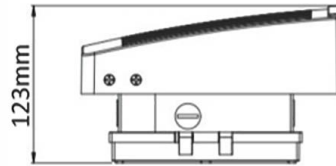

# 35W LED Adjustable Wallpack

# Specifications

Wattage:	35W
Lumens:	3500-3900 LM
CCT:	4000K/5000K/5700K
Input Voltage:	100-277VAC, 50-60 Hz
Power Factor:	>0.9
Efficacy:	106.25 lm/w
CRI:	>70
Dimensions:	204.5*170*123mm
Viewing Angle:	120*45
Operating Temperature:	-20°C to 45°C
Housing:	Aluminum
Waterproof Rating:	IP65
Certificates:	UL
Warranty:	3 years