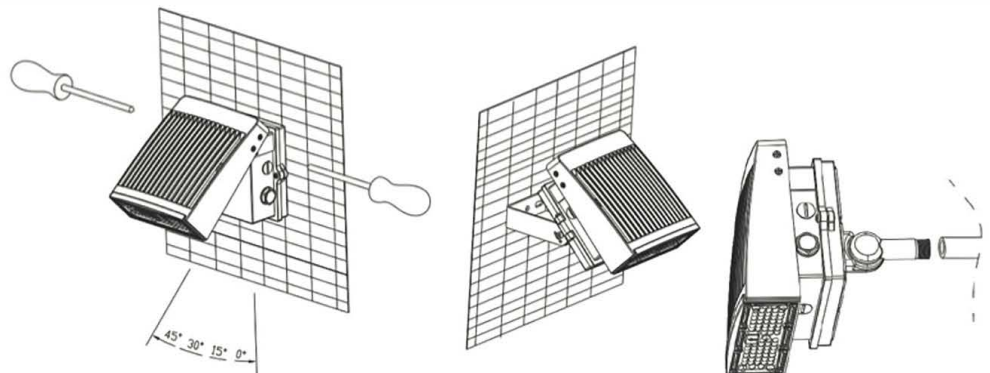

# 35W LED Adjustable Wallpack

## Features

- UL certificate
- IP65 Internal driver,
- Input voltage 100-277VAC
- No UV or IR in the beam
- Easy to install and operate
- Energy saving, long lifespan
- Light is soft and uniform, safe for eyes
- Instant start, NO flickering, NO humming
- Green and eco-friendly without mercury.

# Specifications

Wattage:	35W
Lumens:	3500-3900 LM
CCT:	4000K/5000K/5700K
Input Voltage:	100-277VAC, 50-60 Hz
Power Factor:	>0.9
Efficacy:	106.25 lm/w
CRI:	>70
Dimensions:	204.5*170*123mm
Viewing Angle:	120*45
Operating Temperature:	-20°C to 45°C
Housing:	Aluminum
Waterproof Rating:	IP65
Certificates:	UL
Warranty:	3 years